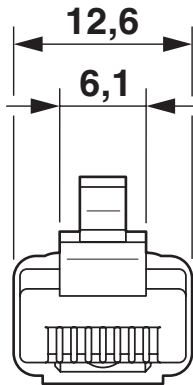

## Drawings

### Schematic diagram

Connector pin assignment plug RJ45

# NBC-R4AC1/10,0-94G/R4AC1-BU - Patch cable

1413164

<https://www.phoenixcontact.com/us/products/1413164>

Dimensional drawing